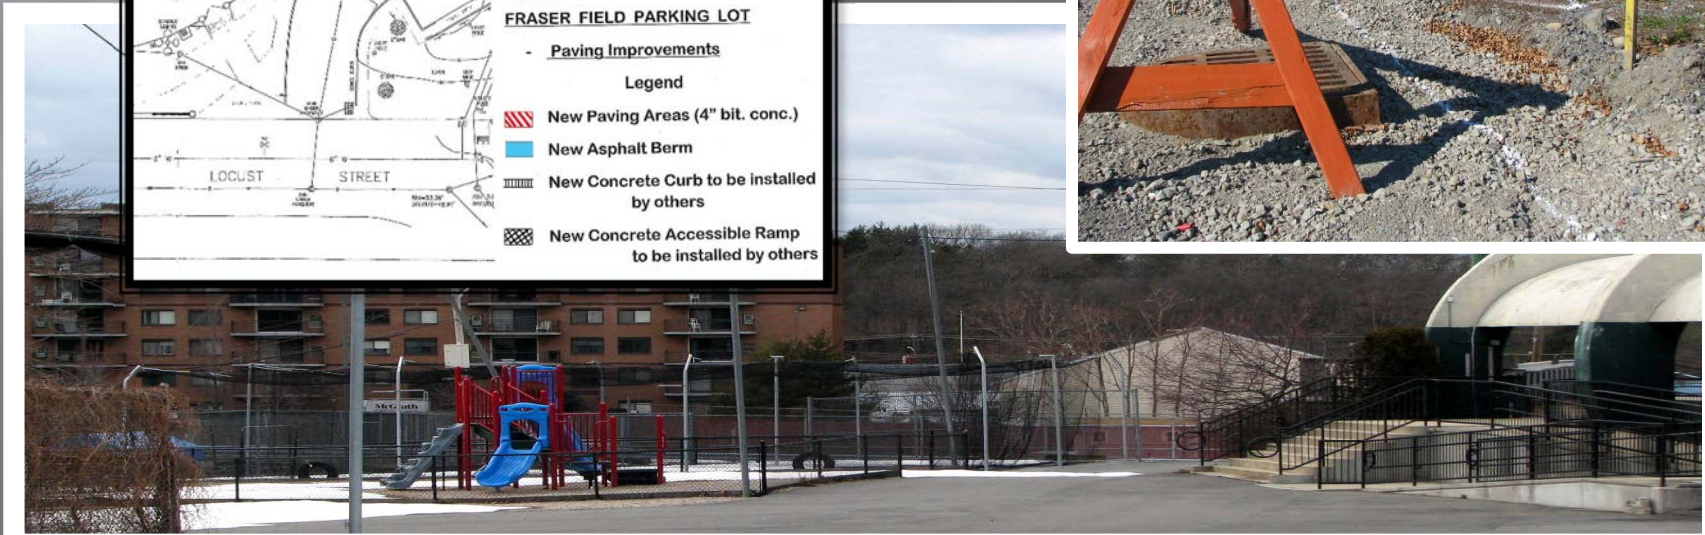

also known as McManus Field and Lynn Tech Park

High Rock Reservation

Lynn Commons

LYNN COMMONS
Lynn, Massachusetts

SITE ANALYSIS and EXISTING PROGRAM (1)

INFORMATION & PLANNING MEETING
October 5, 2010

Gateway Cities Parks Program
Executive Office of Energy & Environmental Affairs
Brown, Richardson, Rowe, Inc.
Landscape Architecture
100 State Street
Boston, MA 02109

- MAIN PEDESTRIAN ENTRANCE
- PEDESTRIAN ENTRANCE
- INTERESTING STRUCTURES
- EXISTING PARK PEDESTRIAN ROUTES
- DEAD TREE
- OTHER TREES WOULD BENEFIT FROM PRUNING
- TWO TALL TREES OF VARYING SIZE AND DIFFERENT PRUNING REQUIREMENTS
- EXISTING HANDS-ON LEARNING ACTIVITIES
- LAND IS WORKING FOR BASKETBALL SEATING AREA
- FOUNTAIN IN SHELTER WATER FEATURE IN PARK
- WATER PLAY AT THE SHED
- COMFORT STATION OPENED DURING EVENTS

Henry Av. Playground

Fraser Field & Manning Field

Tree Plantings

Arbor Day 2013

Historic Buildings

- Lynn Multi-Service Center(Old Post Office)
- Grand Army of the Republic Building

Downtown Parking Improvements