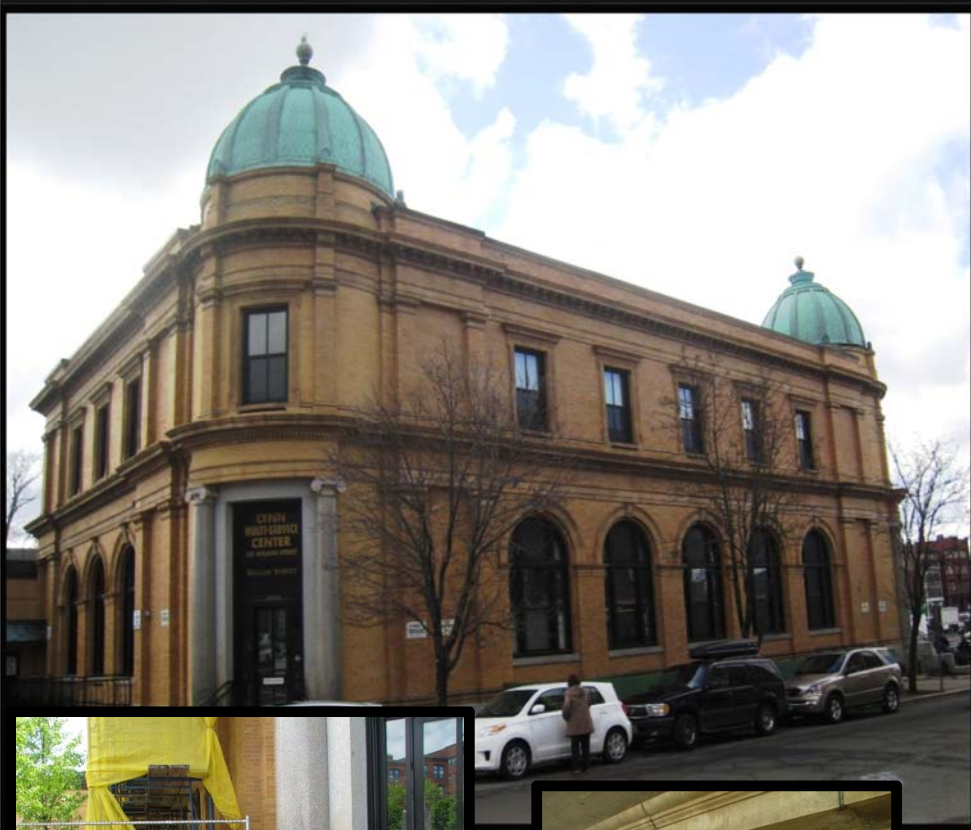

Henry Av. Playground

Fraser Field & Manning Field

Tree Plantings

Arbor Day 2013

Historic Buildings

- Lynn Multi-Service Center(Old Post Office)
- Grand Army of the Republic Building

Downtown Parking Improvements