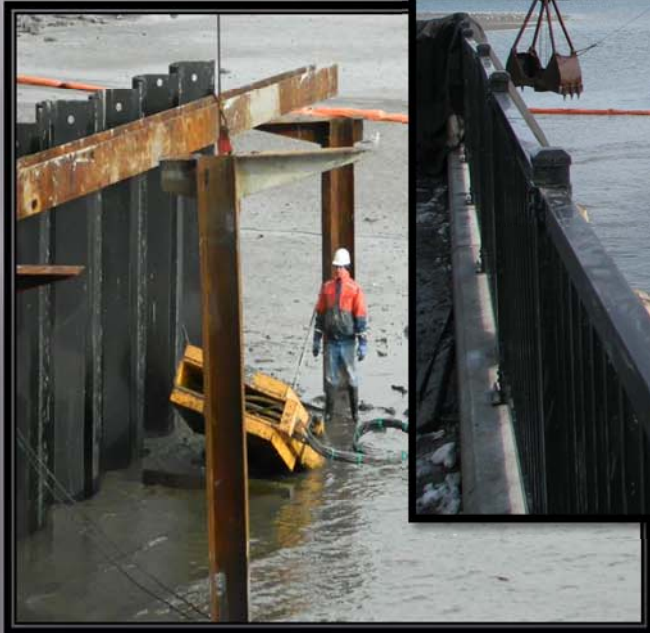

Blossom St. Landing