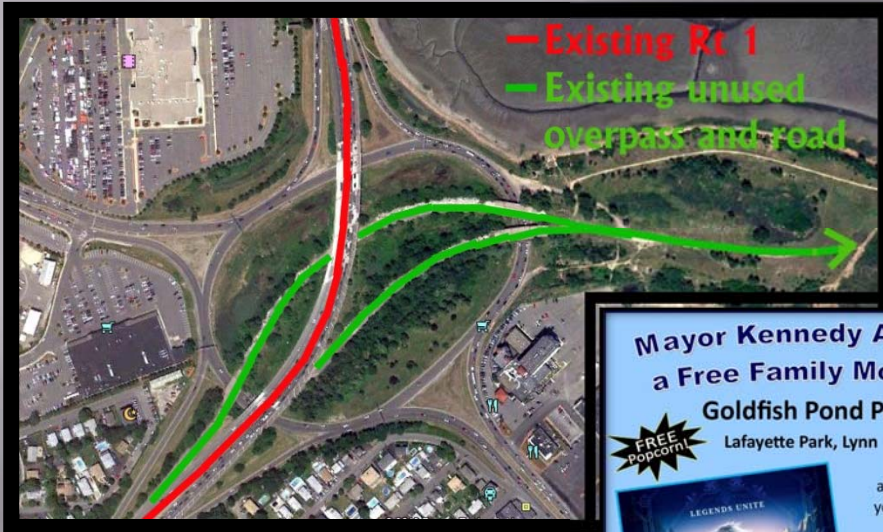

COMMUNITY FACILITIES

Planning