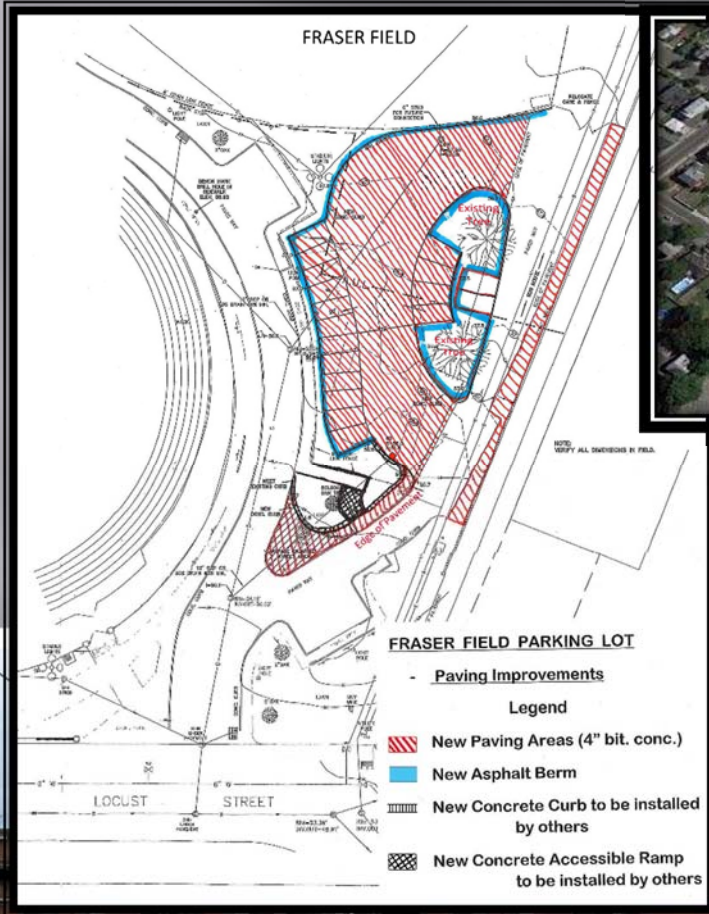

Fraser Field & Manning Field