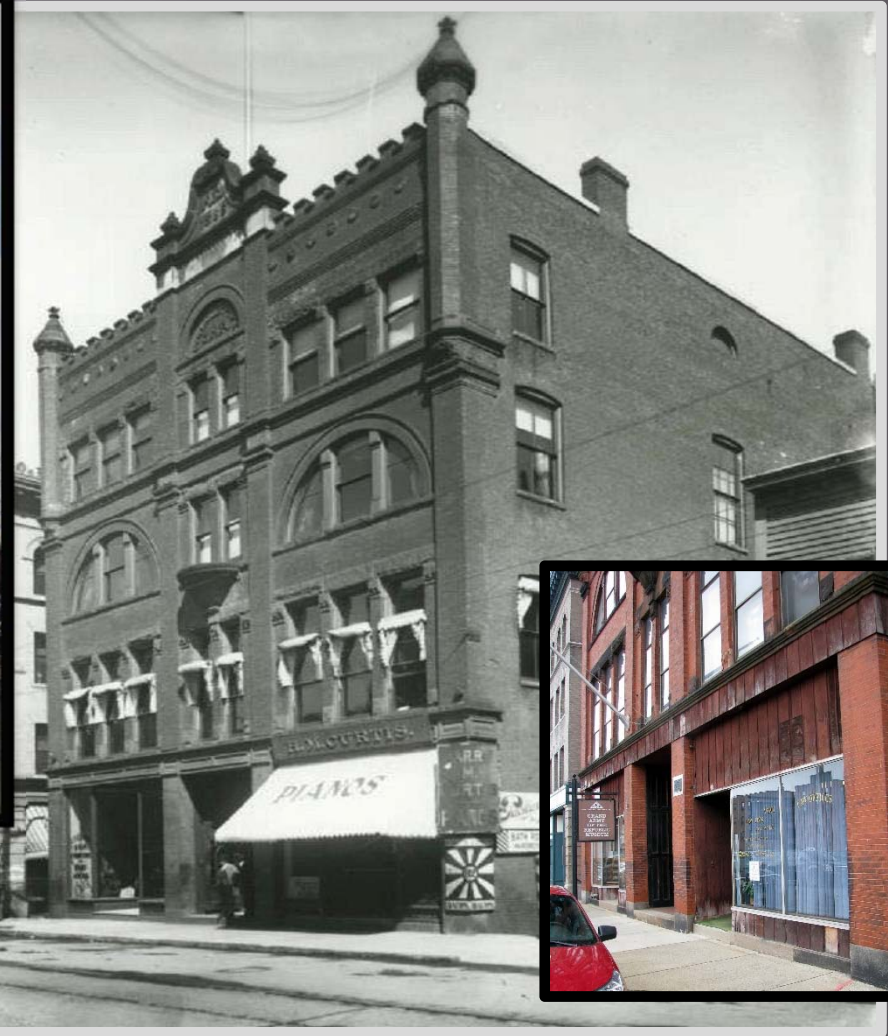

Historic Buildings

- -Lynn Multi-Service Center(Old Post Office)
- Grand Army of the Republic Building